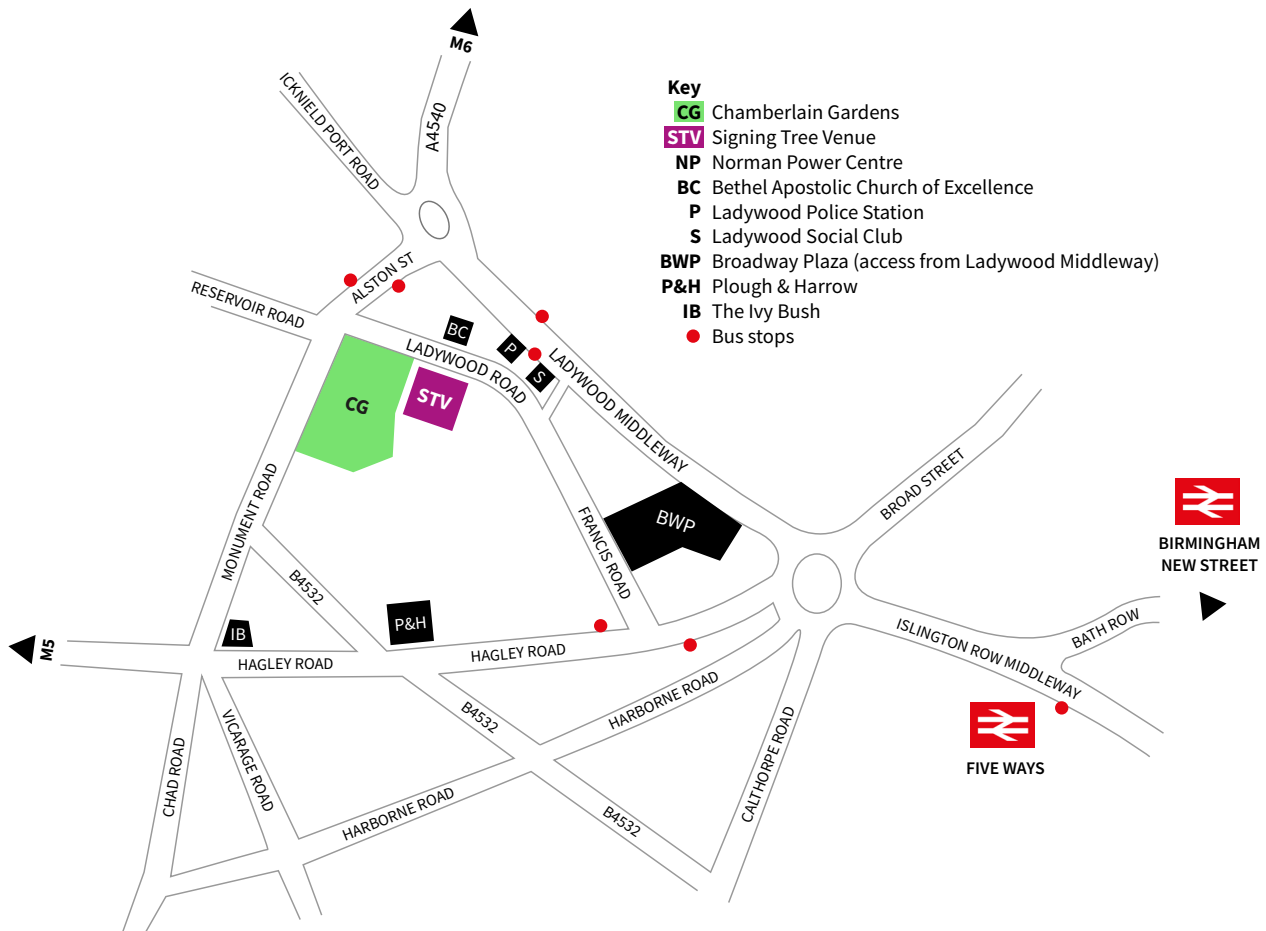

signingtreevenue

Deaf Cultural Centre, Ladywood Road, Birmingham, B16 8SZ

Car Parking at the Signing Tree

The Signing Tree Venue is based within the Deaf Cultural Centre on Ladywood Road, B16 8SZ.

Our car park has 15 spaces plus 2 Blue Badge spaces, which are operated on a first come, first served basis. The gate for the car park is to the right of the building as you face it. You will need to press the buzzer for BID Reception.

We have 2 nearby car parks within a 5 minutes walk from the venue:

Broadway Plaza car park

As you come out of the Broadway Plaza onto Francis Road, turn right and walk down the road. Francis Road will lead onto Ladywood Road and the Signing Tree Venue is on the left.

signingtreevenue

Deaf Cultural Centre, Ladywood Road, Birmingham, B16 8SZ

By Car - from M6

SAT NAV: B16 8SZ

Leave at Junction 6 and follow the A38(M) into Birmingham. Keep over to the right lane. After approximately 2 minutes, the motorway ends. Stay on the right lane immediately going over the flyover (A38) then under 3 tunnels. After the 3rd tunnel, proceed for about 400 yards to the traffic lights and turn right (McDonalds is on the opposite corner). Proceed up the hill (A4540: Lee Bank Middleway) until you get to the large Five Ways Island. Take the 3rd exit into Ladywood Middleway. Proceed for approximately 200 yards until just before the pedestrian crossing and turn left onto Leyburn Road. At the end of the one way road, turn right onto Ladywood Road. The Signing Tree Venue (within the Deaf Cultural Centre) is 150 yards on the left.

By Train

The nearest stop to get off the train is at Five Ways.

Leaving Five Ways by Foot:

When you come out of the station, turn left towards a large island (Five Ways) and go down the subway. Take the 2nd exit (to come out of the subway) and right onto Francis Road. This will become Ladywood Road. The Signing Tree Venue (within the Deaf Cultural Centre) is on the left.